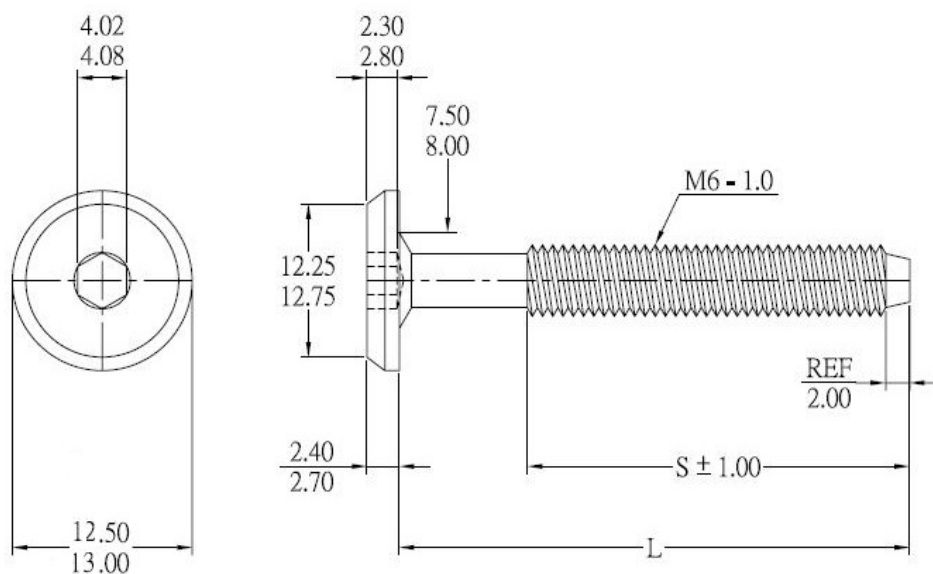

PRODUCT SHEET

Description:

Thirteen Screw, M6x30mm (28+2), Black Oxide, Conical

Item number:

12.01.729-1

Units	Box	Carton	HS Code	Barcode
Pcs.	1	3000	7318155898	
				5704866020688

L	M6x25mm (23+2)
L	M6x30mm (28+2)
L	M6x40mm (38+2)